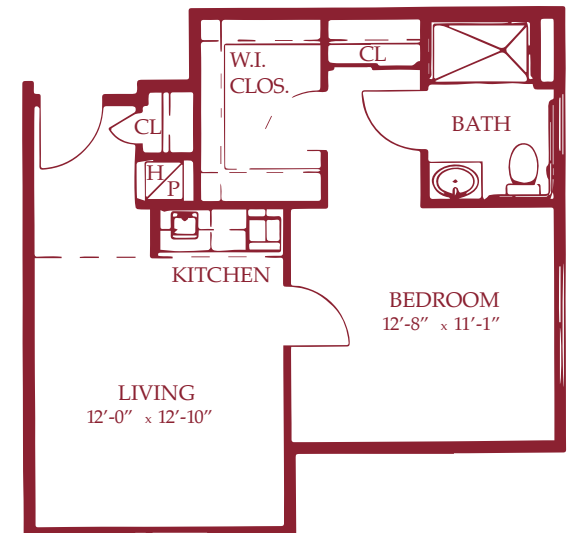

StudioStandard
280 sq. ft.
Memory Impairment
Neighborhood

Studio Deluxe
360 sq. ft.
Memory Impairment
Neighborhood

**Studio
Standard**
280 sq. ft.

Studio Deluxe
360 sq. ft.

**StudioStandard
(Alternate)**
380 sq. ft.

**One-Bedroom
Standard**
420 sq. ft.

**One-Bedroom
Deluxe**
520 sq. ft.

**One-Bedroom
Tower**
580 sq. ft.