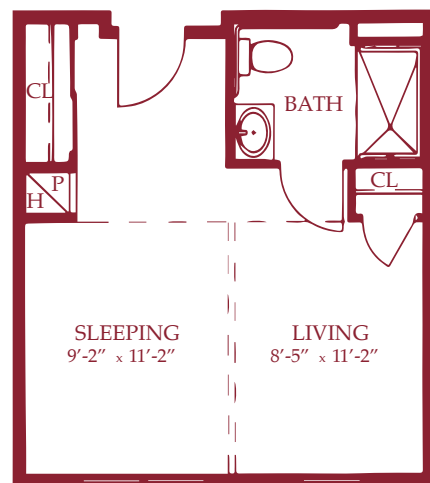

StudioStandard
280 sq. ft.
Memory Impairment
Neighborhood

Studio Deluxe
360 sq. ft.
Memory Impairment
Neighborhood

**Studio
Standard**
280 sq. ft.

Studio Deluxe
360 sq. ft.

**StudioStandard
(Alternate)**
380 sq. ft.

**One-Bedroom
Standard**
420 sq. ft.

**One-Bedroom
Deluxe**
520 sq. ft.

**One-Bedroom
Tower**
580 sq. ft.