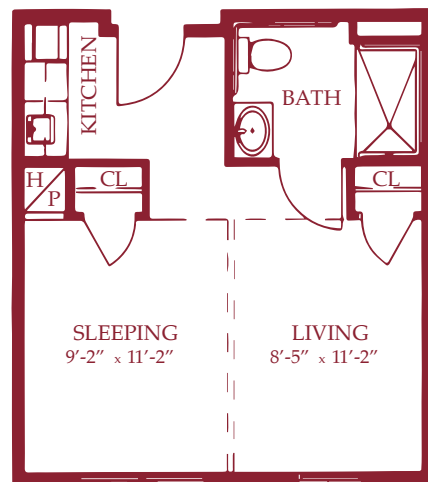

StudioStandard
280 sq. ft.
Memory Impairment
Neighborhood

Studio Deluxe
360 sq. ft.
Memory Impairment
Neighborhood

**Studio
Standard**
280 sq. ft.

Studio Deluxe
360 sq. ft.

**StudioStandard
(Alternate)**
380 sq. ft.

**One-Bedroom
Standard**
420 sq. ft.

**One-Bedroom
Deluxe**
520 sq. ft.

**One-Bedroom
Tower**
580 sq. ft.