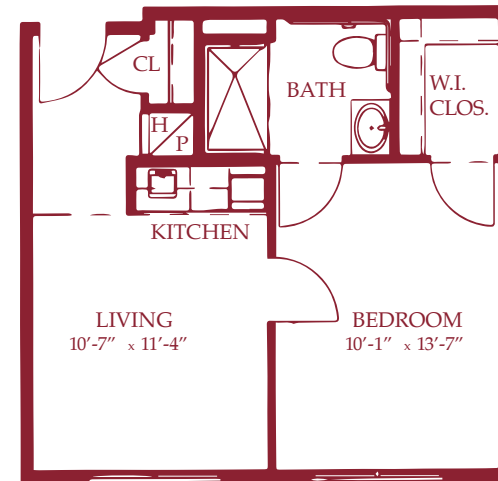

StudioStandard
280 sq. ft.
Memory Impairment
Neighborhood

Studio Deluxe
360 sq. ft.
Memory Impairment
Neighborhood

**Studio
Standard**
280 sq. ft.

Studio Deluxe
360 sq. ft.

**StudioStandard
(Alternate)**
380 sq. ft.

**One-Bedroom
Standard**
420 sq. ft.

**One-Bedroom
Deluxe**
520 sq. ft.

**One-Bedroom
Tower**
580 sq. ft.